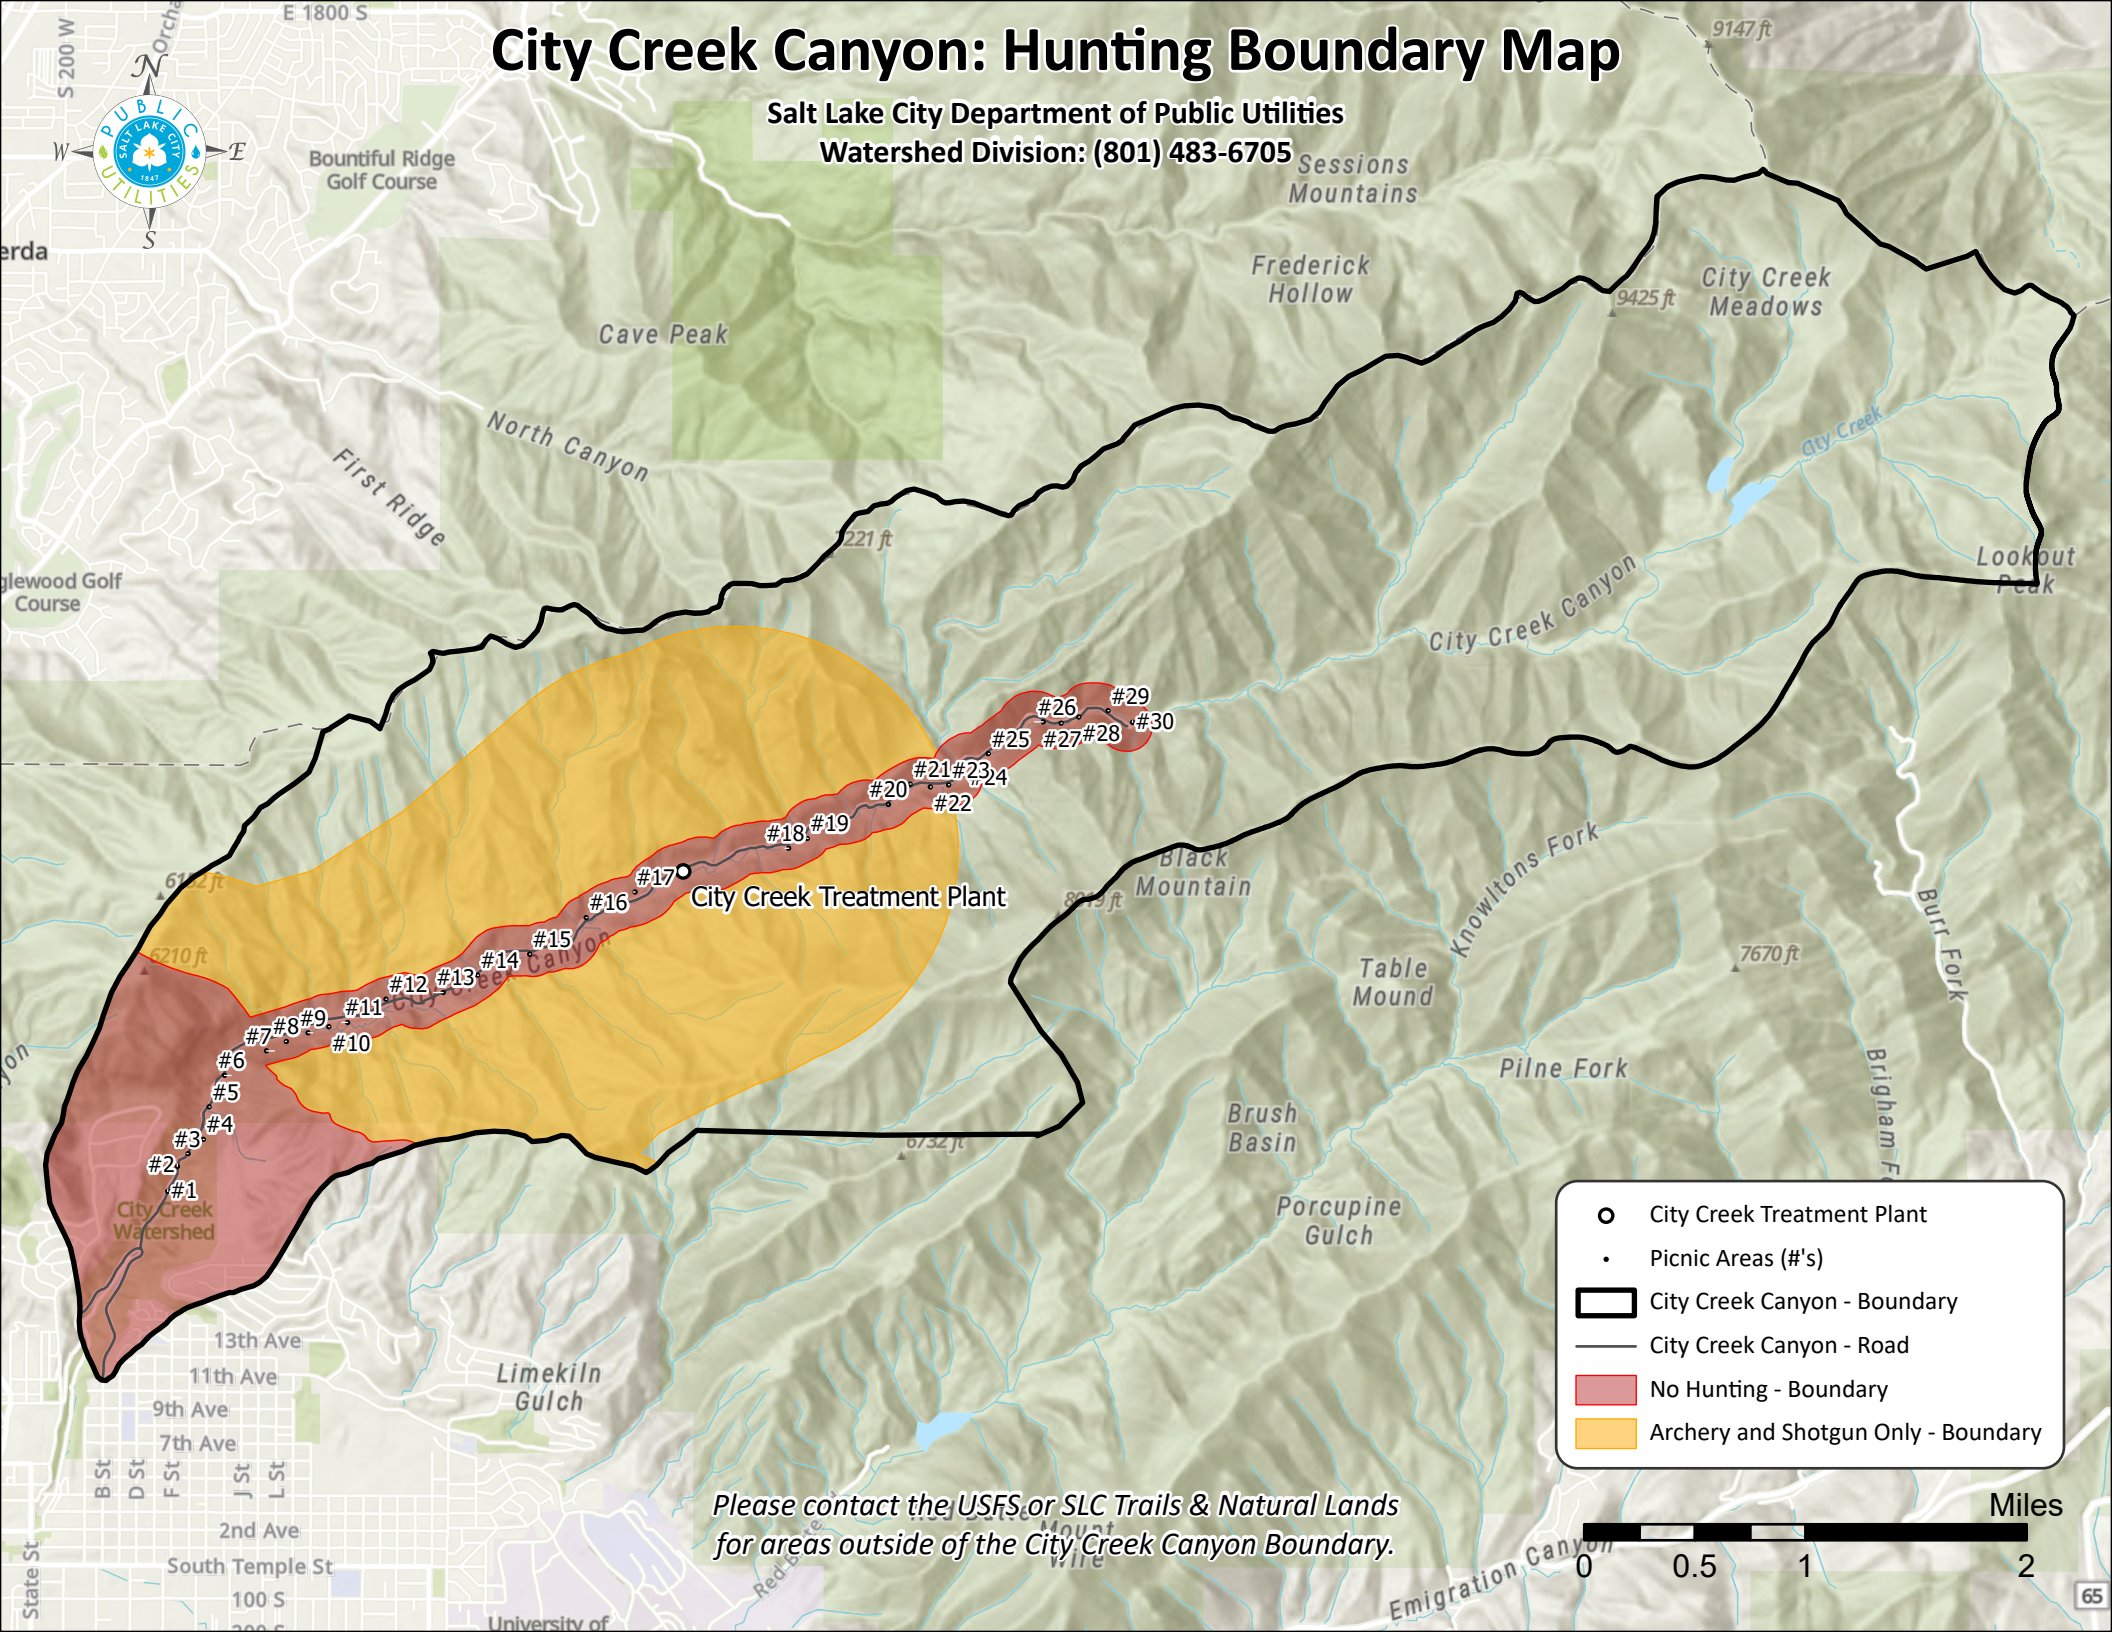

City Creek Canyon: Hunting Boundary Map

Salt Lake City Department of Public Utilities
Watershed Division: (801) 483-6705

- City Creek Treatment Plant
- Picnic Areas (#'s)
- ▭ City Creek Canyon - Boundary
- City Creek Canyon - Road
- No Hunting - Boundary
- Archery and Shotgun Only - Boundary

Please contact the USFS or SLC Trails & Natural Lands for areas outside of the City Creek Canyon Boundary.